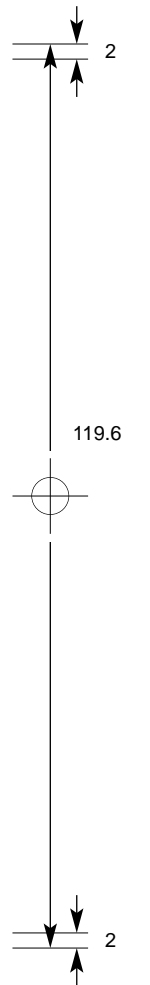

Key:
No text area
Bleed
Trim
Fold

CTP Template: CD_SNG1
Compact Disc Single
Customer
Catalogue No.
Job Title

COLOURS
CYAN
MAGENTA
YELLOW
BLACK

PLEASE NOTE THIS TEMPLATE HAS BEEN CREATED USING SPECIFIC CO-ORDINATES REQUIRED FOR COMPUTER TO PLATE IMAGING AND IS NOT TO BE ALTERED, MOVED OR THE DOCUMENT SIZE CHANGED. ALL DIMENSIONS ARE IN MILLIMETRES. BLEED ALLOWANCE OF 3MM ON TRIMMED EDGES