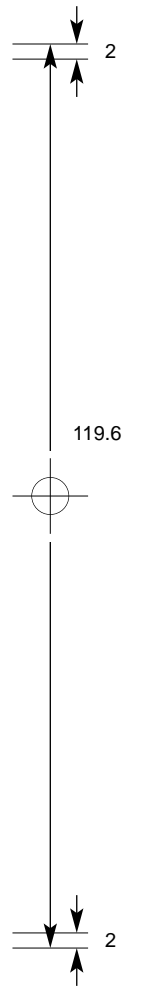

Key:
No text area
Bleed
Trim
Fold

CTP Template: CD_SNG1
Compact Disc Single
Customer
Catalogue No.
Job Title

COLOURS
CYAN
MAGENTA
YELLOW
BLACK

PLEASE NOTE THIS TEMPLATE HAS BEEN CREATED USING SPECIFIC CO-ORDINATES REQUIRED FOR COMPUTER TO PLATE IMAGING AND IS NOT TO BE ALTERED, MOVED OR THE DOCUMENT SIZE CHANGED. ALL DIMENSIONS ARE IN MILLIMETRES. BLEED ALLOWANCE OF 3MM ON TRIMMED EDGES