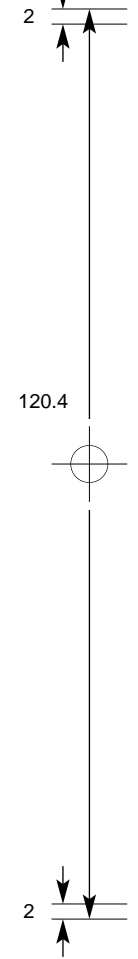

Key:
No text area
Bleed
Trim
Fold

CTP Template: CD_SNG1
Compact Disc Single
Customer
Catalogue No.
Job Title

COLOURS
CYAN
MAGENTA
YELLOW
BLACK

PLEASE NOTE THIS TEMPLATE HAS BEEN CREATED USING SPECIFIC CO-ORDINATES REQUIRED FOR COMPUTER TO PLATE IMAGING AND IS NOT TO BE ALTERED, MOVED OR THE DOCUMENT SIZE CHANGED. ALL DIMENSIONS ARE IN MILLIMETRES. BLEED ALLOWANCE OF 3MM ON TRIMMED EDGES