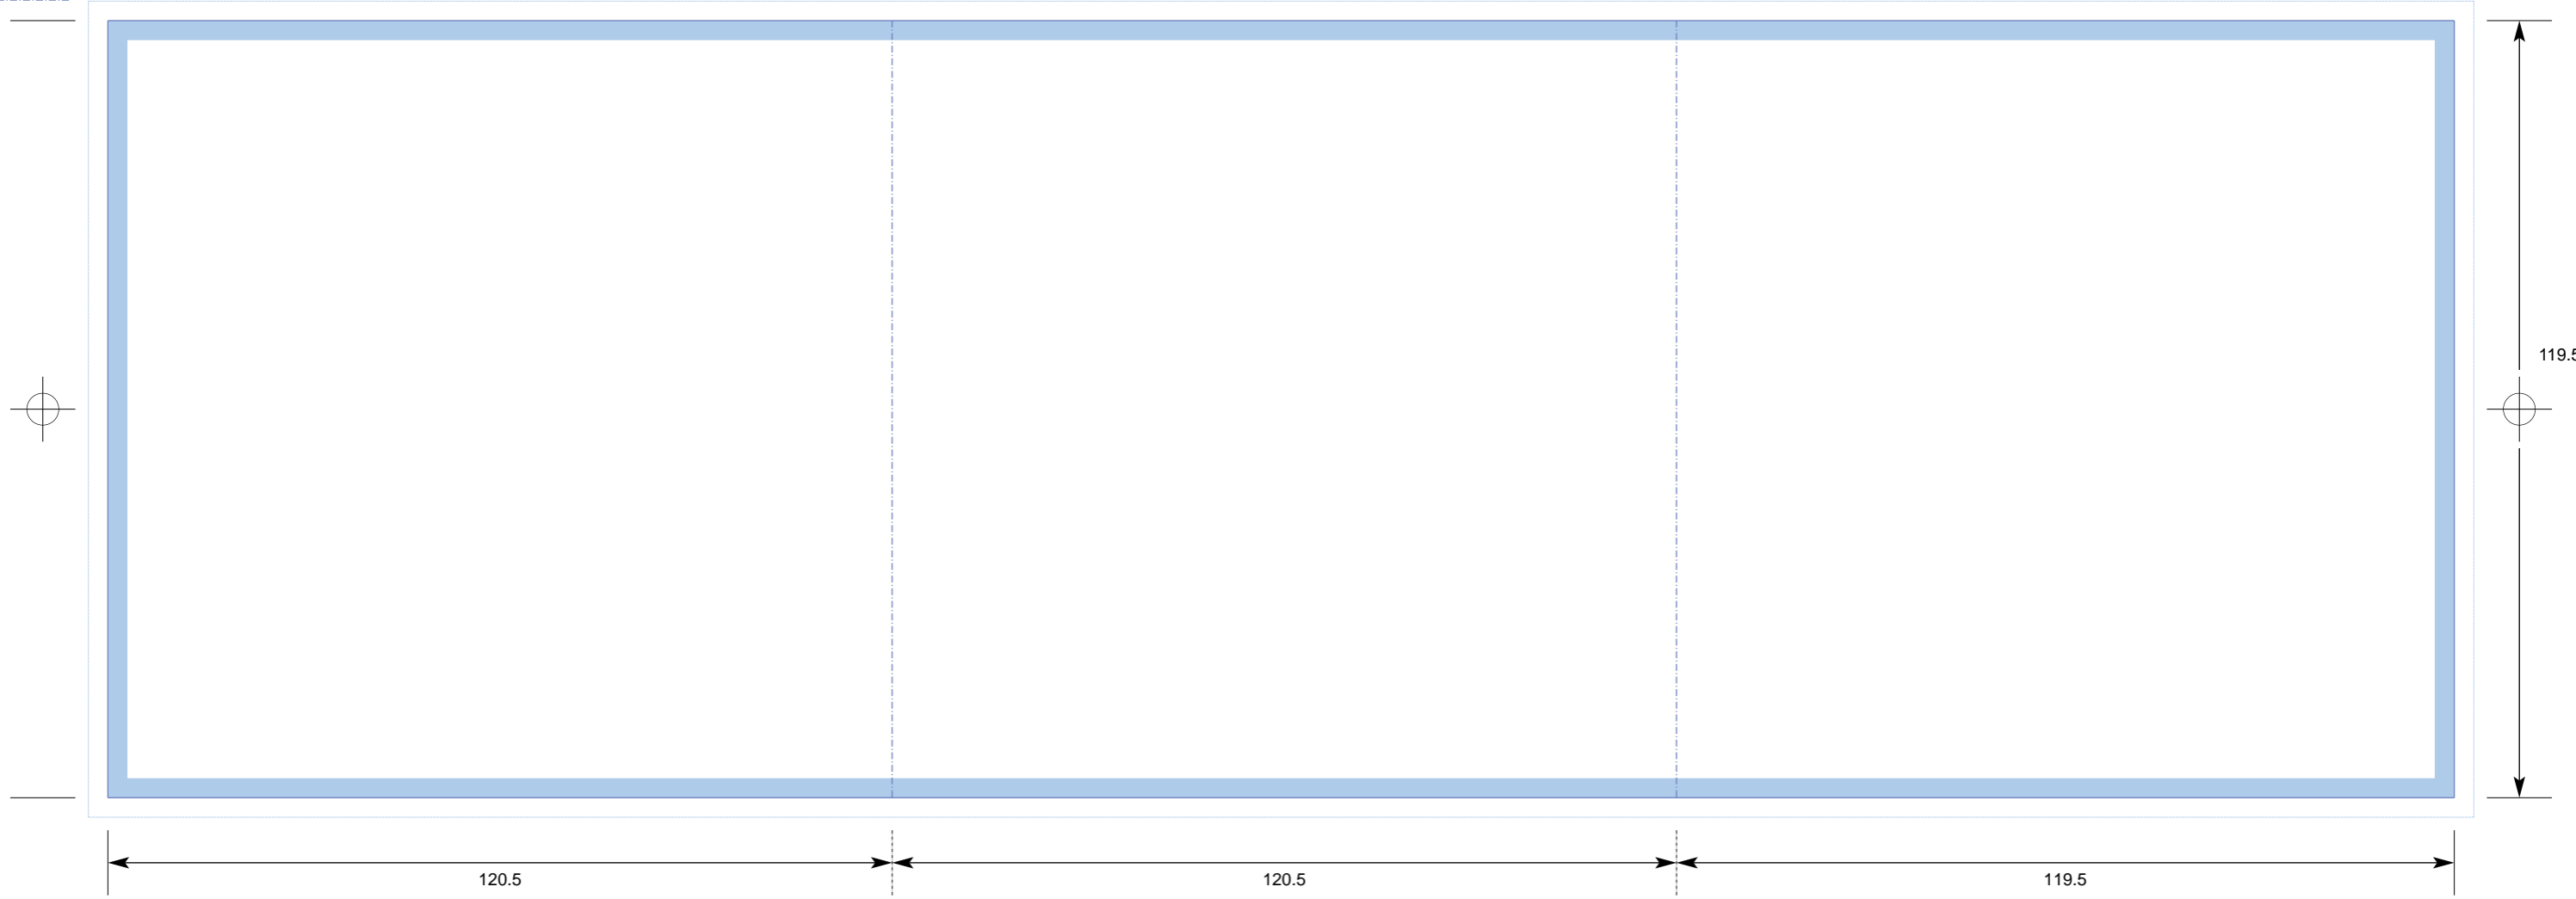

Key:
No text area
Bleed
Trim
Fold

CTP Template: CD_6PR2
Compact Disc Booklet: Six Page Roll-fold (Inner)

Customer
Catalogue No.
Job Title

COLOURS
CYAN
MAGENTA
YELLOW
BLACK

PLEASE NOTE THIS TEMPLATE HAS BEEN CREATED USING SPECIFIC CO-ORDINATES REQUIRED FOR COMPUTER TO PLATE IMAGING AND IS NOT TO BE ALTERED, MOVED OR THE DOCUMENT SIZE CHANGED. ALL DIMENSIONS ARE IN MILLIMETRES. BLEED ALLOWANCE OF 3MM ON TRIMMED EDGES